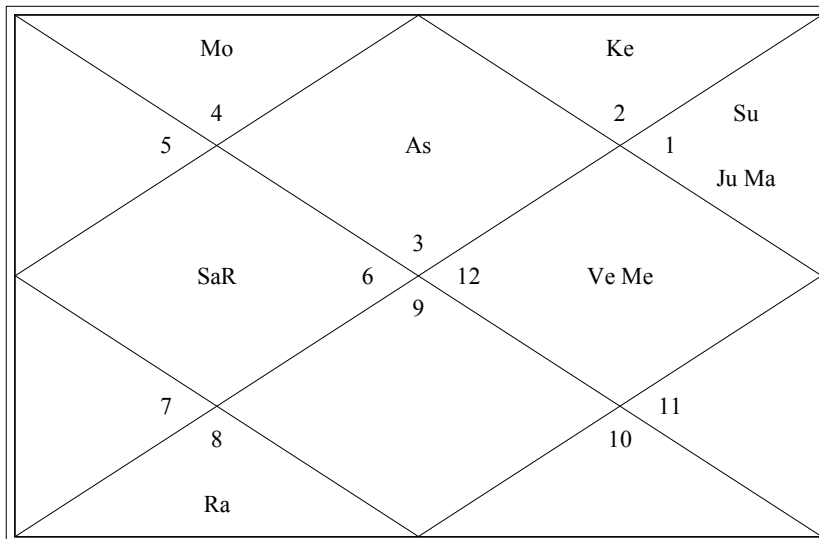

Muhurta Date : Monday 9 May 2011

Desired Date Range : 1 May 2011 - 31 Aug 2011

Muhurta Time : 08:07 To 14:13 hrs.

Desired Time Range : 05:00 hrs. - 21:00 hrs.

Muhurta Chart

09 May 2011 • 08:07 hrs.

Muhurta	Auspiciousness
9 May 2011	: 197 points
12 May 2011	: 188 points
10 May 2011	: 174 points
3 May 2011	: 38 points

Birth Chart

(ABC)

Birth Chart

(ABC)

Planetary Details of Muhurta Chart

Planet	RC	Sign	Degree	Nakshatra	SAV*
Lagna		Gem	06:48:41	Ardra	29-29
Sun		Ari	24:38:24	Bhar	25-26
Moon		Can	09:04:27	Pushya	25-27
Mars		Ari	04:43:32	Ashw	25-26
Mercury		Pis	28:20:47	Revati	32-24
Jupiter		Ari	00:17:31	Ashw	25-26
Venus		Pis	28:20:33	Revati	32-24
Saturn	R	Vir	17:23:14	Hasta	30-28
Rahu		Sco	29:52:09	Jyestha	21-22
Ketu		Tau	29:52:09	Mrig	32-26