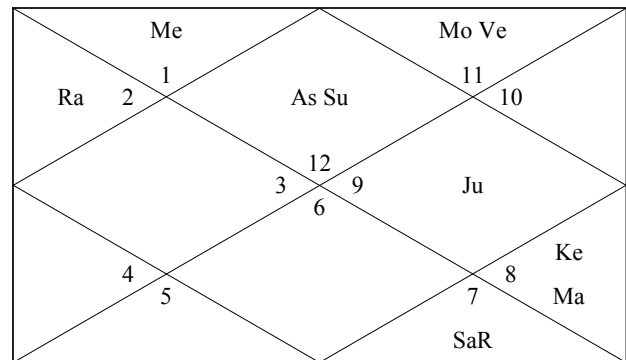

Muhurta Date : Monday 9 May 2011

Desired Date Range : 1 May 2011 - 31 Aug 2011

Muhurta Time : 08:07 To 14:13 hrs.

Desired Time Range : 05:00 hrs. - 21:00 hrs.

Muhurta Chart

09 May 2011 • 08:07 hrs.

Muhurta	Auspiciousness
9 May 2011	: 197 points
12 May 2011	: 188 points
10 May 2011	: 174 points
3 May 2011	: 38 points

Birth Chart

(ABC)

Birth Chart

(ABC)

Planetary Details of Muhurta Chart

Planet	RC	Sign	Degree	Nakshatra	SAV*
Lagna		Gem	06:48:41	Ardra	29-29
Sun		Ari	24:38:24	Bhar	25-26
Moon		Can	09:04:27	Pushya	25-27
Mars		Ari	04:43:32	Ashw	25-26
Mercury		Pis	28:20:47	Revati	32-24
Jupiter		Ari	00:17:31	Ashw	25-26
Venus		Pis	28:20:33	Revati	32-24
Saturn	R	Vir	17:23:14	Hasta	30-28
Rahu		Sco	29:52:09	Jyestha	21-22
Ketu		Tau	29:52:09	Mrig	32-26