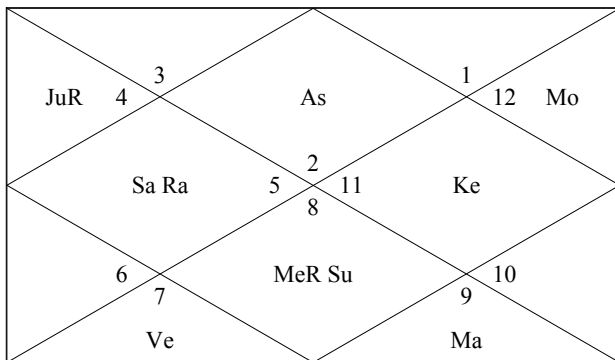

Muhurta Date : Monday 9 May 2011

Desired Date Range : 1 May 2011 - 31 Aug 2011

Muhurta Time : 08:07 To 14:13 hrs.

Desired Time Range : 05:00 hrs. - 21:00 hrs.

Muhurta Chart

09 May 2011 • 08:07 hrs.

Muhurta	Auspiciousness
9 May 2011	: 197 points
12 May 2011	: 188 points
10 May 2011	: 174 points
3 May 2011	: 38 points

Birth Chart

(ABC)

Birth Chart

(ABC)

Planetary Details of Muhurta Chart

Planet	RC	Sign	Degree	Nakshatra	SAV*
Lagna		Gem	06:48:41	Ardra	29-29
Sun		Ari	24:38:24	Bhar	25-26
Moon		Can	09:04:27	Pushya	25-27
Mars		Ari	04:43:32	Ashw	25-26
Mercury		Pis	28:20:47	Revati	32-24
Jupiter		Ari	00:17:31	Ashw	25-26
Venus		Pis	28:20:33	Revati	32-24
Saturn	R	Vir	17:23:14	Hasta	30-28
Rahu		Sco	29:52:09	Jyestha	21-22
Ketu		Tau	29:52:09	Mrig	32-26

*Sarva Ashtaka Varga of 1st native's - 2nd native's birthchart.

Panchanga Details

Legends :	● Auspicious	◐ Neutral	○ Inauspicious
Month	: Vaishaka	●	
Tithi	: Shukla Saptami	●	
Vaar	: Monday	●	
Nakshatra	: Pushya	◐	
Yoga	: Ganda	○	
Karana	: Gara	◐	
Tara Bala 1-2	: Pramamitra-Kshema	●●	
Ch. Bala 1-2	: 5 Auspicious-6 Auspicious	●○	
Lagna	: Gemini	●	
Sunrise-Sunset	: 05:43:58 - 20:34:54		